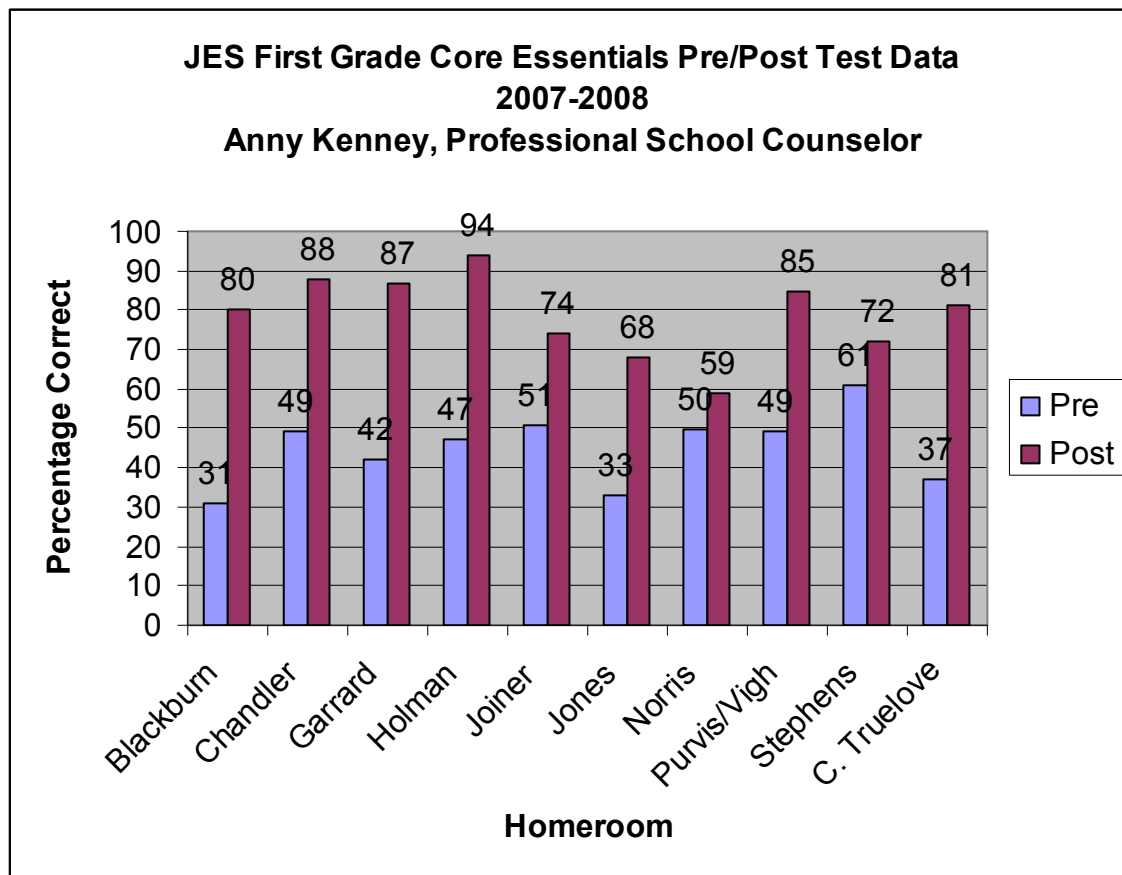

**First Grade Core Essentials Pre/Post Test Data  
2007-2008  
Anny Kenney, Professional School Counselor**

**First Grade Summary by Homeroom**

<b>Homeroom</b>	<b>Pre-Test</b>	<b>Post-Test</b>	<b>Impact</b>
Blackburn	31	80	+49
Chandler	49	88	+39
Garrard	42	87	+45
Holman	47	94	+47
Joiner	51	74	+23
Jones	33	68	+35
Norris	50	59	+9
Purvis/Vigh	49	85	+36
Stephens	61	72	+11
C. Truelove	37	81	+44
<b>Grade Average</b>	<b>45</b>	<b>79</b>	<b>+34</b>

## Second Grade Summary by Homeroom

Homeroom	Pre-Test	Post-Test	Impact
Bell	64	85	+21
Bradshaw	61	85	+24
Cramsey	59	69	+10
Mayo	51	93	+42
Paul	81	72	-9
Smith	76	96	+20
Trawick	87	97	+10
B. Truelove	54	89	+35
Tucker/Clayborn	68	NO DATA	N/A
Vaughn	53	81	+28
Womack	68	83	+15
<b>Grade Average</b>	<b>66</b>	<b>85</b>	<b>+19</b>